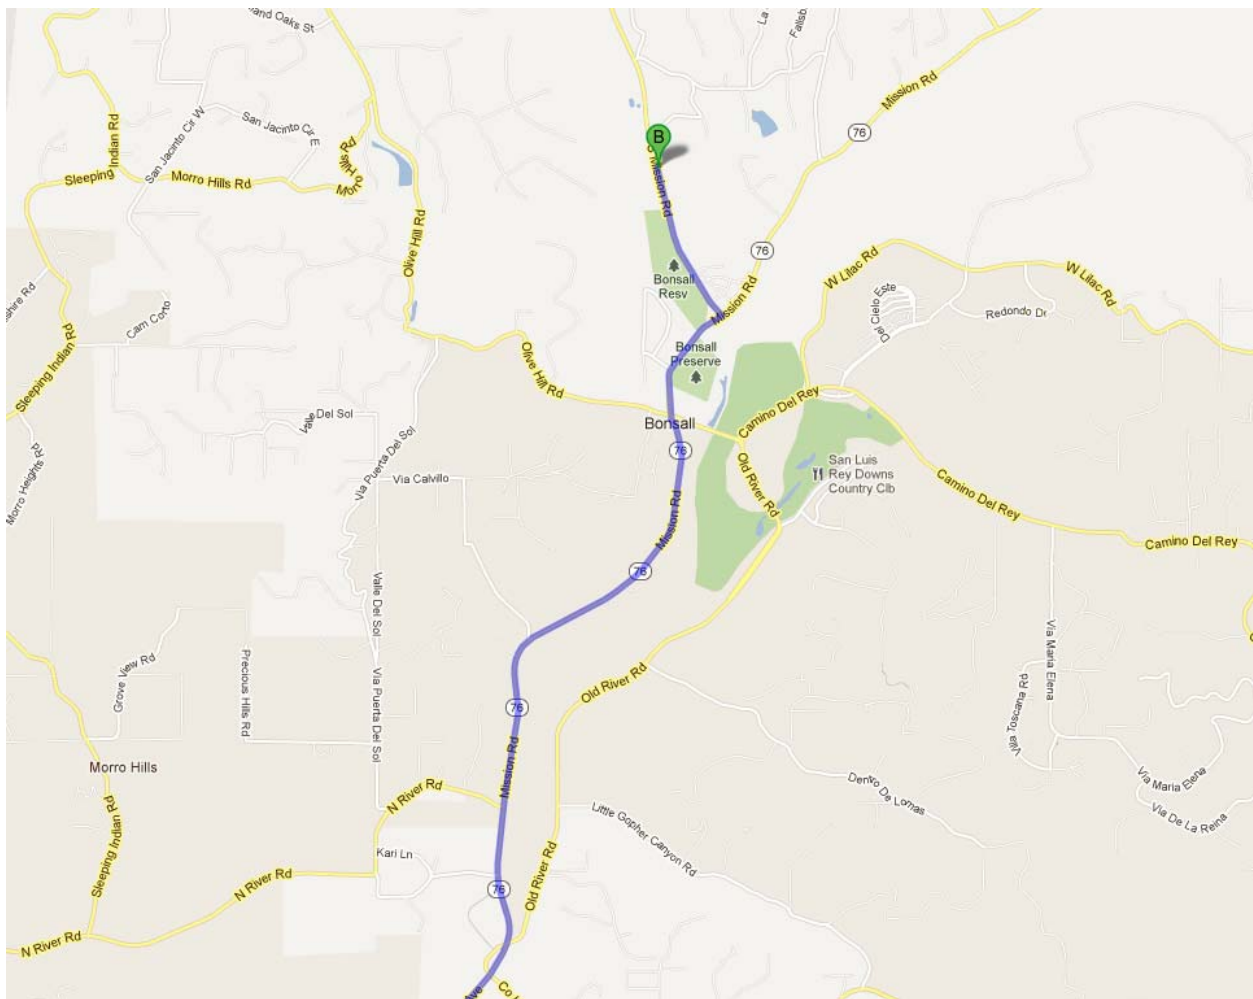

# Driving Directions

## From I-5

\*From Interstate 5 continue on to **CA-76 E/ Mission Ave**

\*Turn left onto **S Mission Rd**

\* Fairbrook Farm is 1/4 mile on the left.

**4949 S Mission Rd**

**Fallbrook, Ca 92028**

## From I-15

\*From Interstate 15 continue onto **CA-76 W** towards Old Hwy 395

\*Turn right onto **S Mission Rd**

\* Fairbrook Farm is 1/4 mile on the left.

**4949 S Mission Rd**

**Fallbrook, Ca 92028**